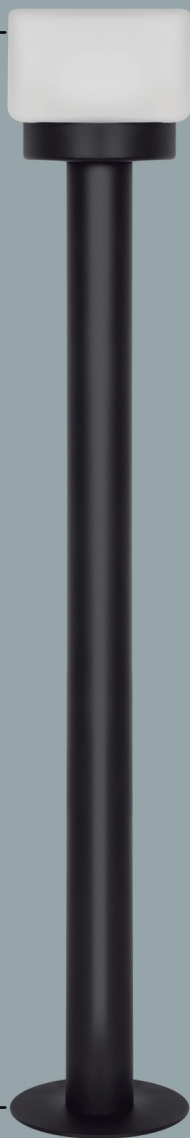

Vidro Kube  
C10 x P10 x A5,5cm

Tubo 1 ½  
Ref. 4253 30cm  
Ref. 4254 40cm  
Ref. 4256 60cm

Disco  
Ø10 x A0,3cm